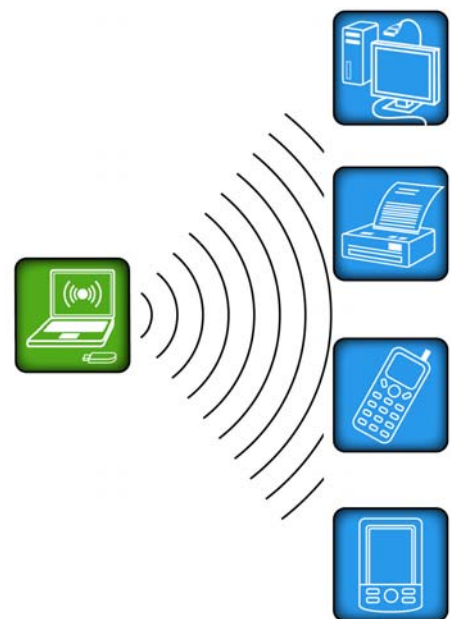

Warranty

All Jensen products are being delivered with 3 years warranty.

Jensen®
SCANDINAVIA
www.jensenscandinavia.com

Specifications subject to change without prior notice